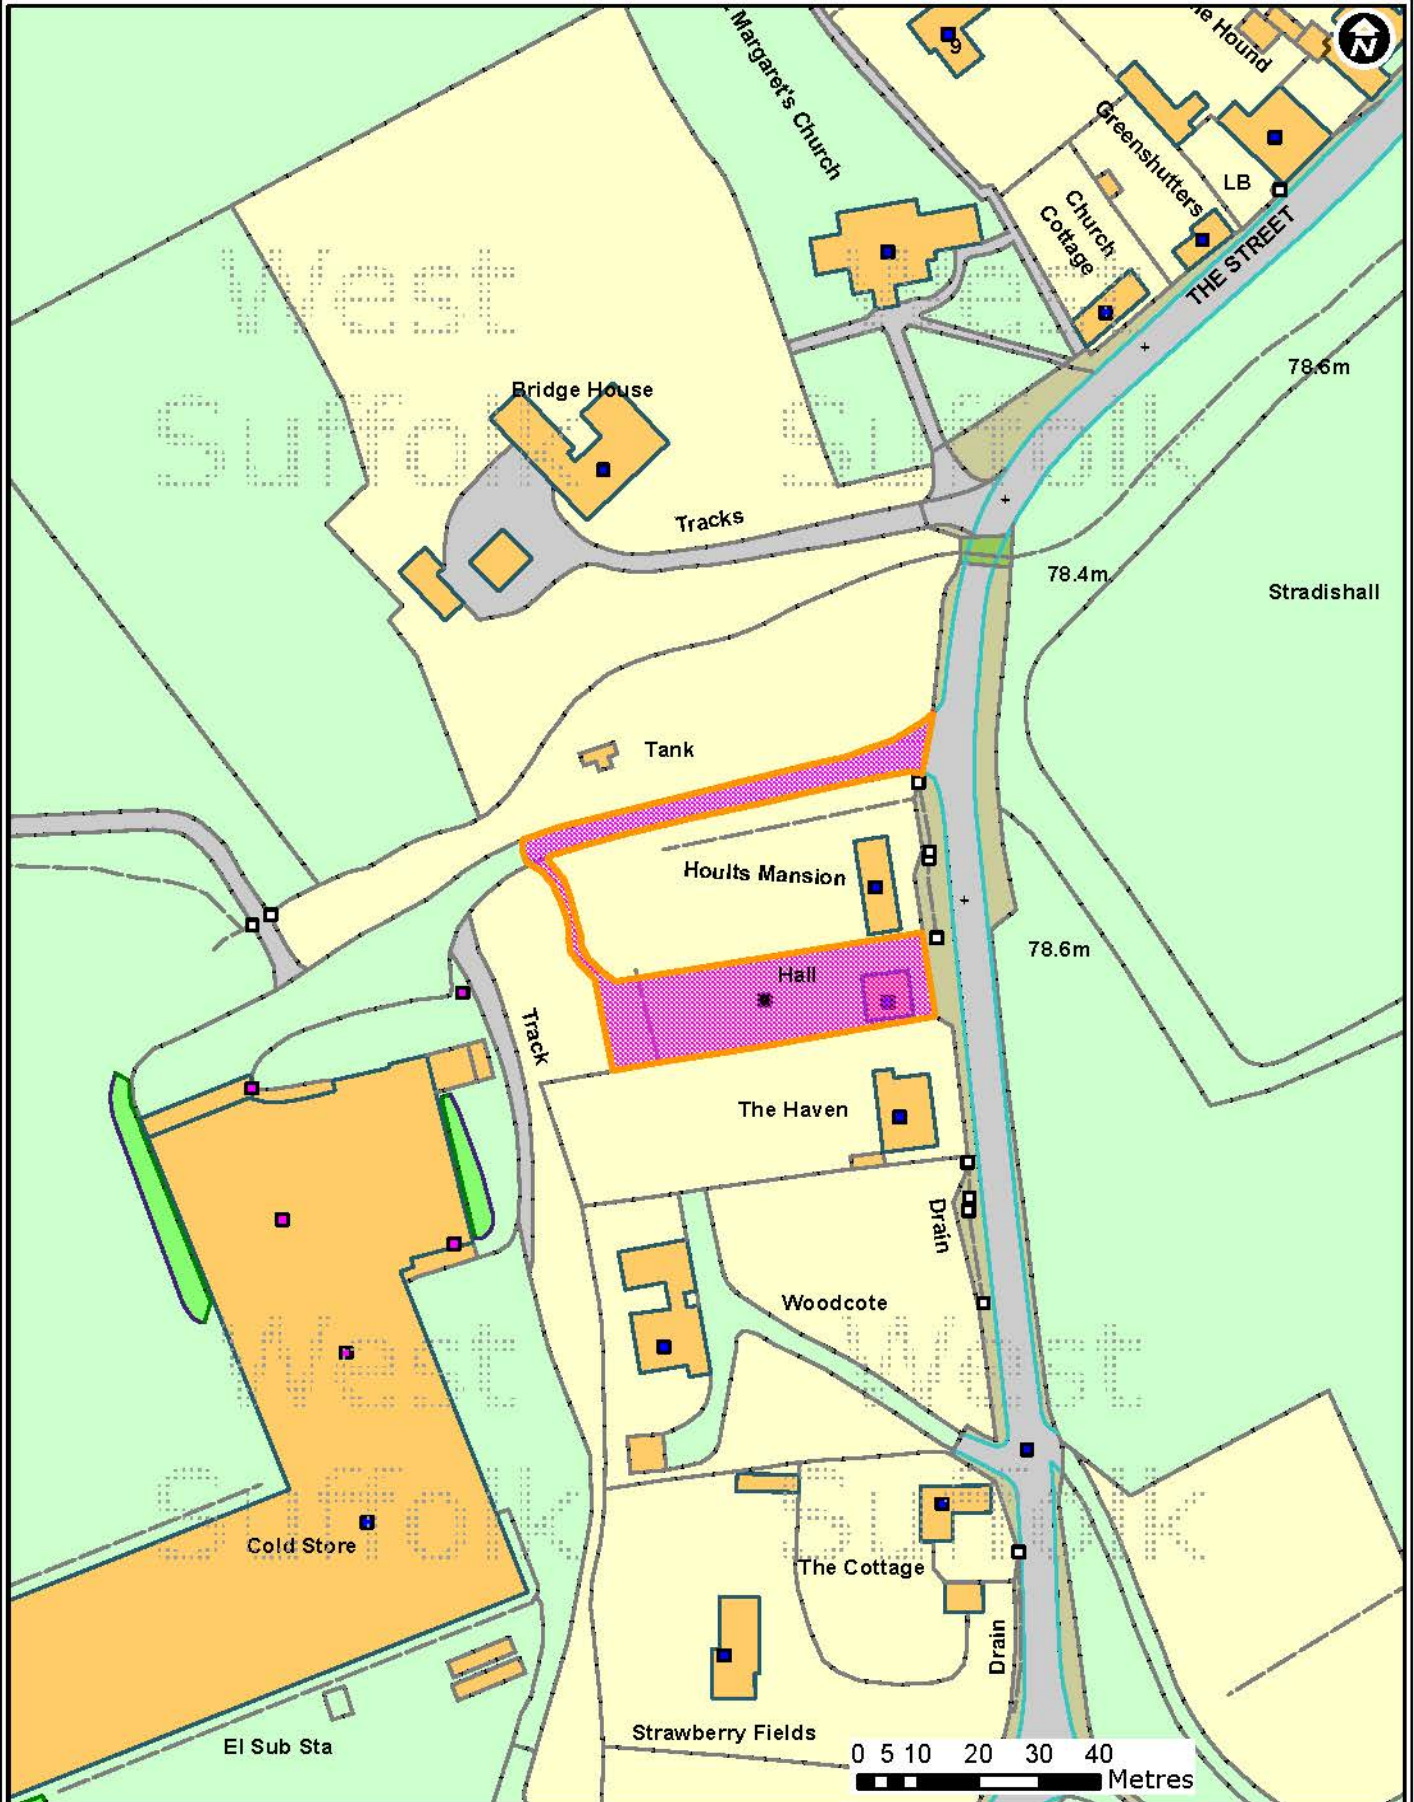

DC/16/0453/FUL

Former Village Hall, Stradishall

Forest Heath • St Edmundsbury

**West Suffolk**  
working together

© Crown Copyright and database rights 2015 Ordnance Survey 100019675/100023282. You are not permitted to copy, sub-license, distribute or sell any of this data to third parties in any form. Use of this data is subject to terms and conditions. See [www.westsuffolk.gov.uk/disclaimer.cfm](http://www.westsuffolk.gov.uk/disclaimer.cfm).

**Scale: 1:1,250**  
**Date: 16/04/2016**